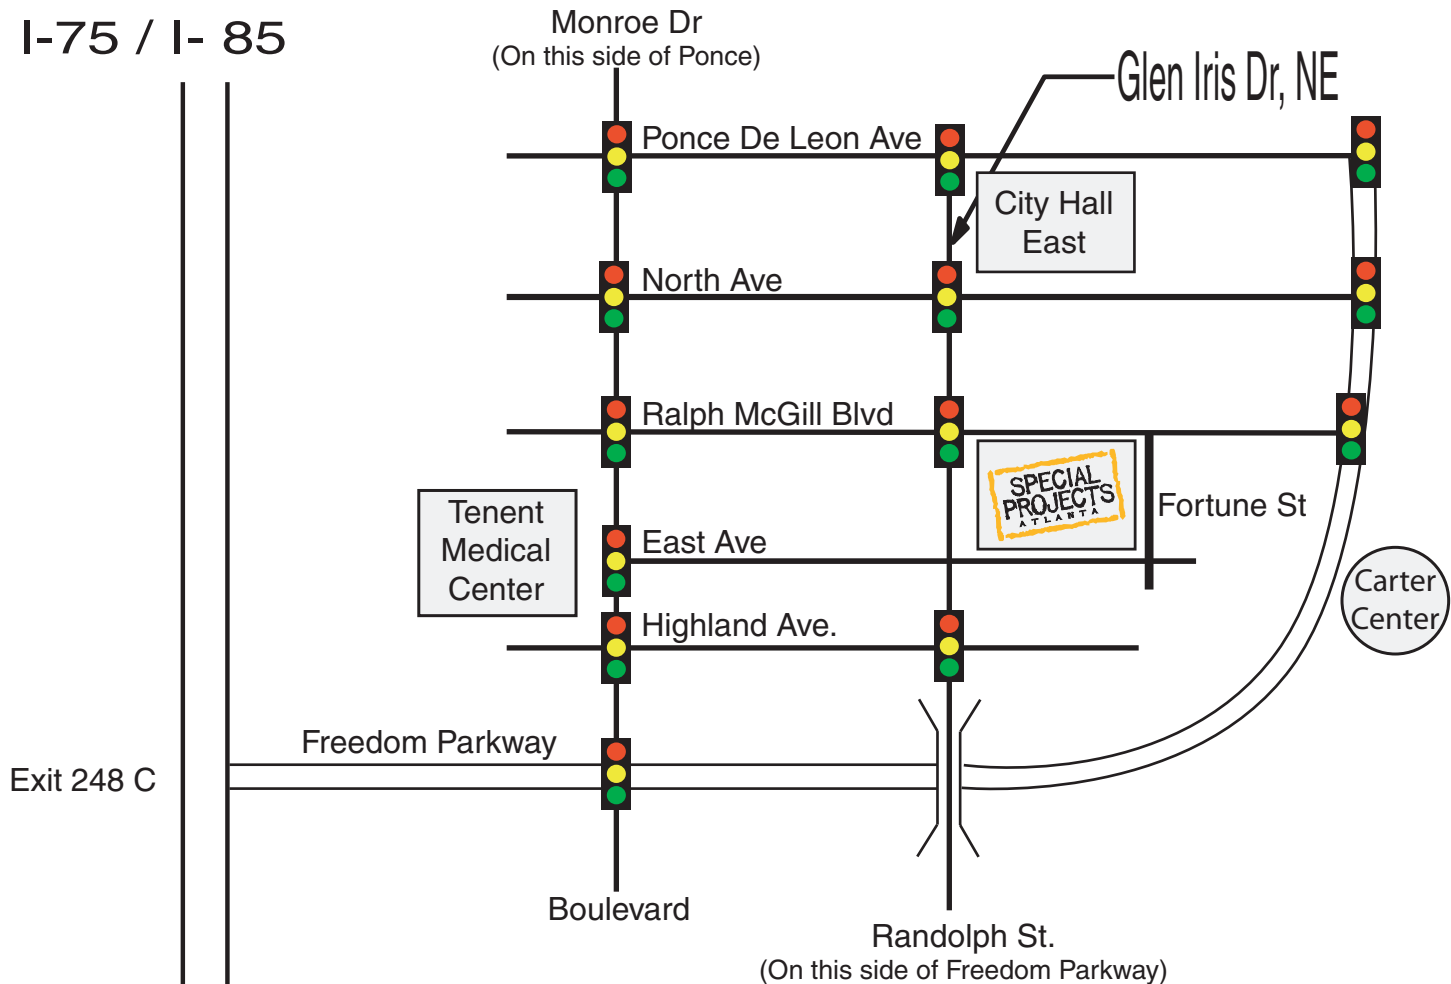

# Directions To Special Projects

(Scenic Wonder, Prop-A-Rama, and Televent)

404-588-2800

I-75 / I- 85

Exit 75/85 at the Freedom Parkway Exit in Downtown Atlanta.  
At the first light, turn left on to Boulevard.  
At the second light, turn right on East Ave.  
Special Projects is the first building on the left once you cross Glen Iris Drive.

**Note to Trucks:**  
Take Freedom Parkway around to Ralph McGill Blvd.  
Then take a left onto Fortune St and and right onto East Ave.