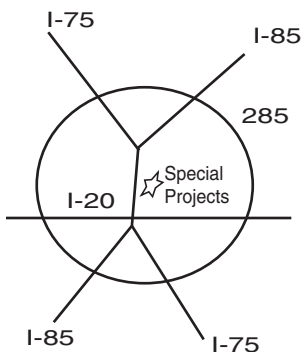

# Directions To Special Projects

(Scenic Wonder, Prop-A-Rama, and Televent)

404-588-2800

I-75 / I- 85

Exit 75/85 at the Freedom Parkway Exit in Downtown Atlanta.  
At the first light, turn left on to Boulevard.  
At the second light, turn right on East Ave.  
Special Projects is the first building on the left once you cross Glen Iris Drive.